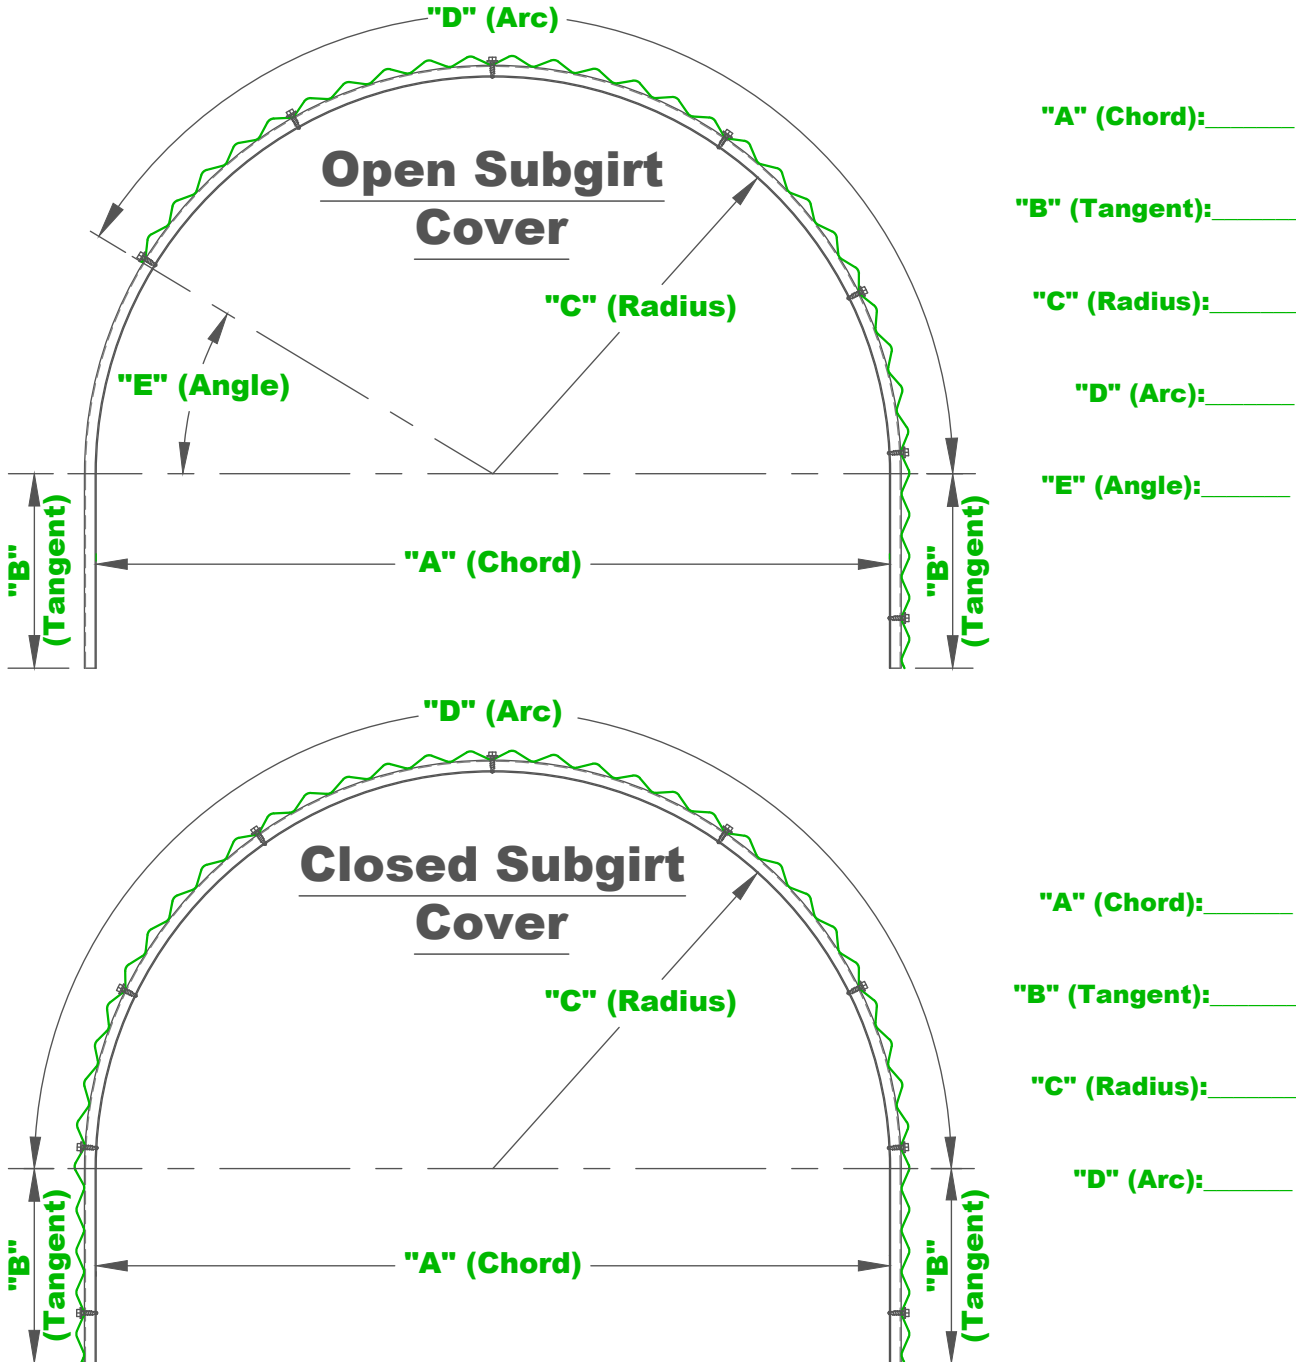

CUSTOMER
DRIVEN

FLEXIBLE
BY DESIGN

Manufacturer of Commercial - Industrial METAL Roofing & Siding

Conveyor Cover Systems

Customized to meet your needs

Corrugated Panels

Available in many gauges and colors

SEE OUR WEBSITE @ www.flexospan.com